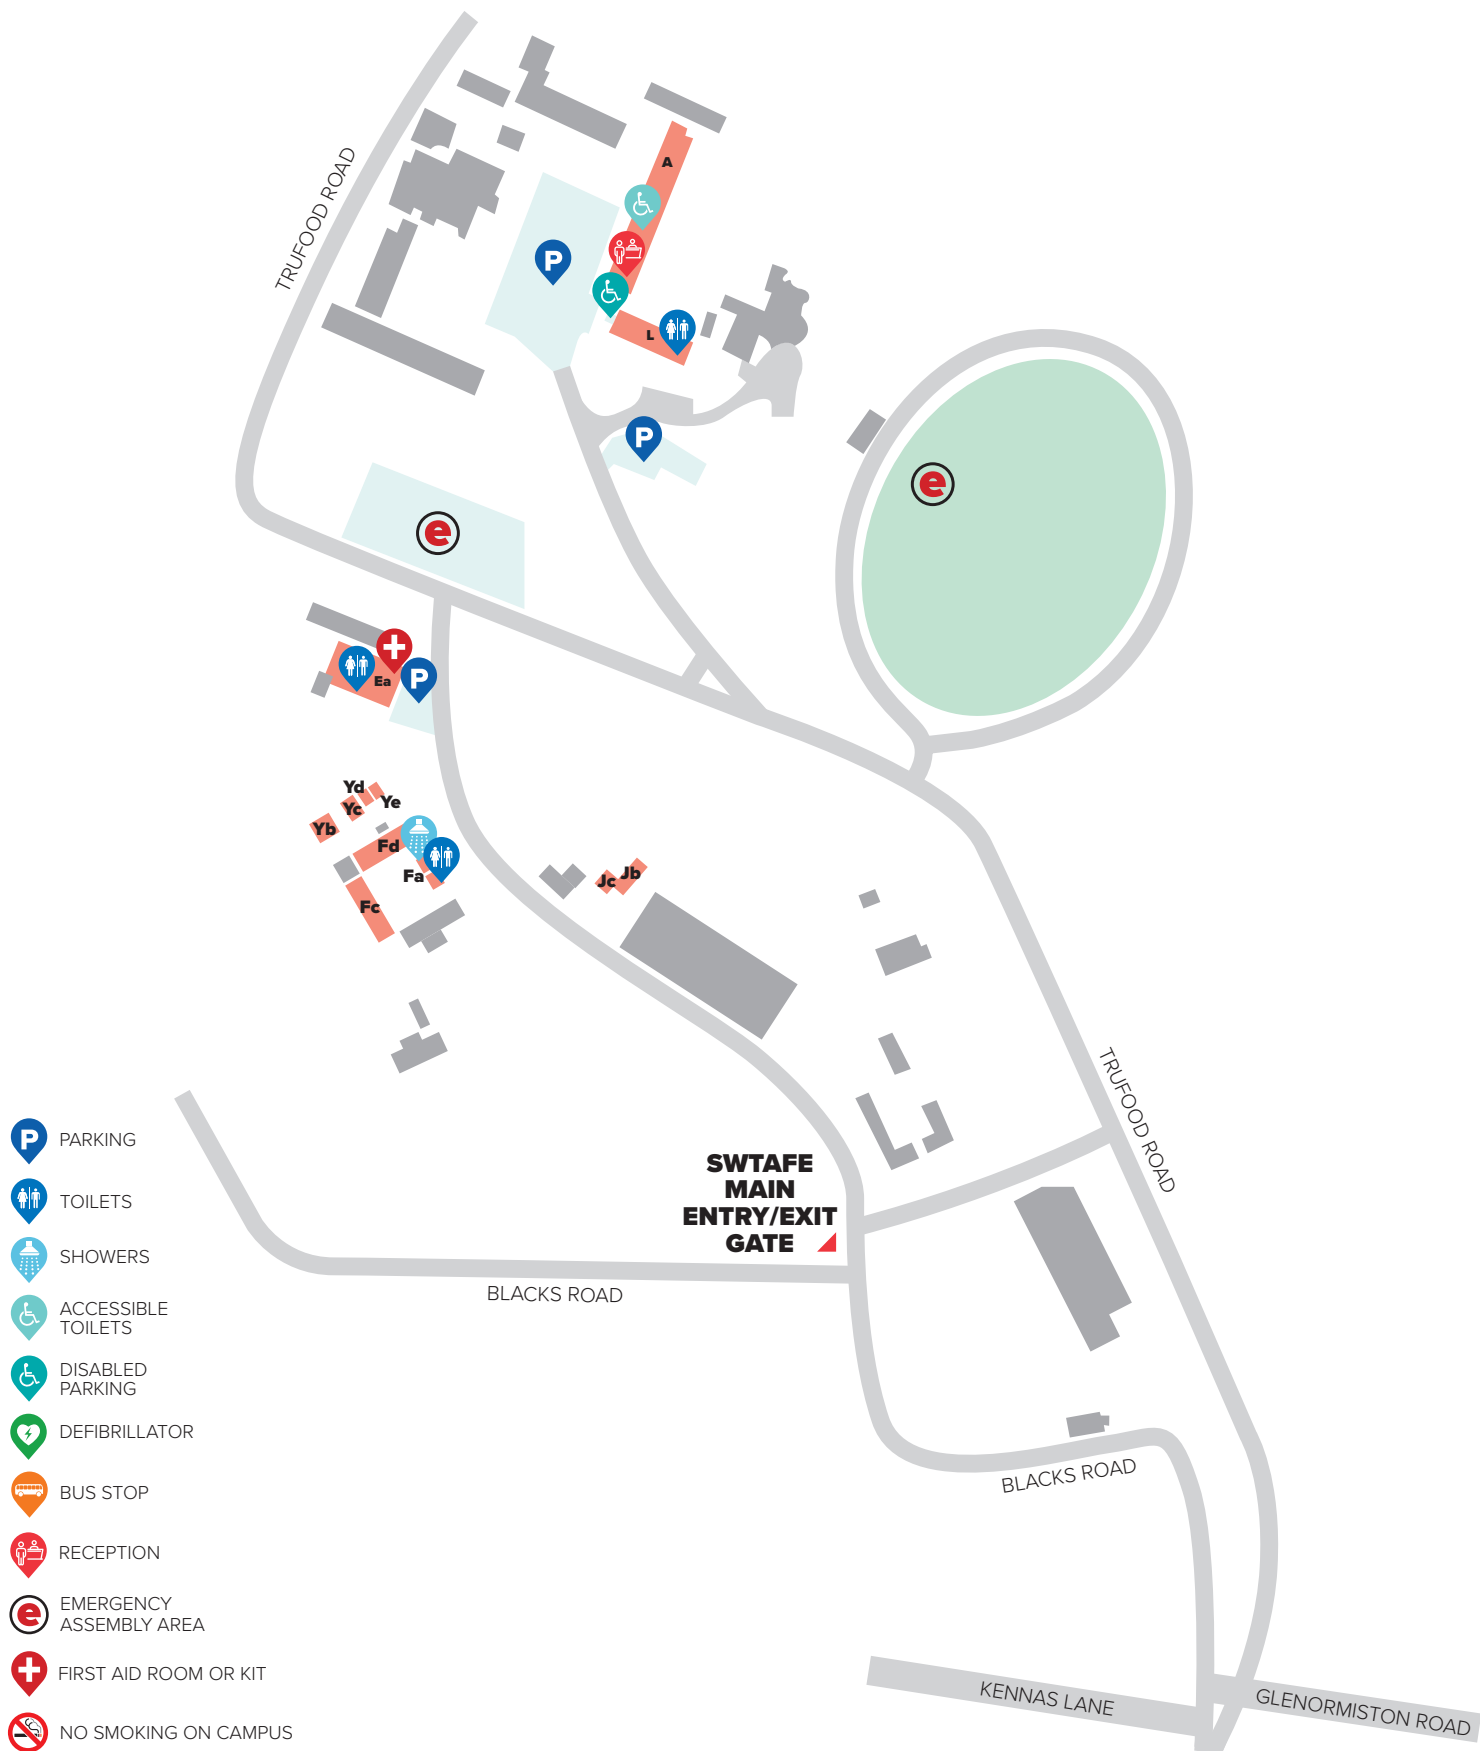

# GLENORMISTON campus map

-  PARKING
-  TOILETS
-  SHOWERS
-  ACCESSIBLE TOILETS
-  DISABLED PARKING
-  DEFIBRILLATOR
-  BUS STOP
-  RECEPTION
-  EMERGENCY ASSEMBLY AREA
-  FIRST AID ROOM OR KIT
-  NO SMOKING ON CAMPUS

**PLEASE NOTE:**

Defibrillator and first aid kit will always be carried by relevant teacher/s

Buildings highlighted in this colour  are accessed by SWTAFE only